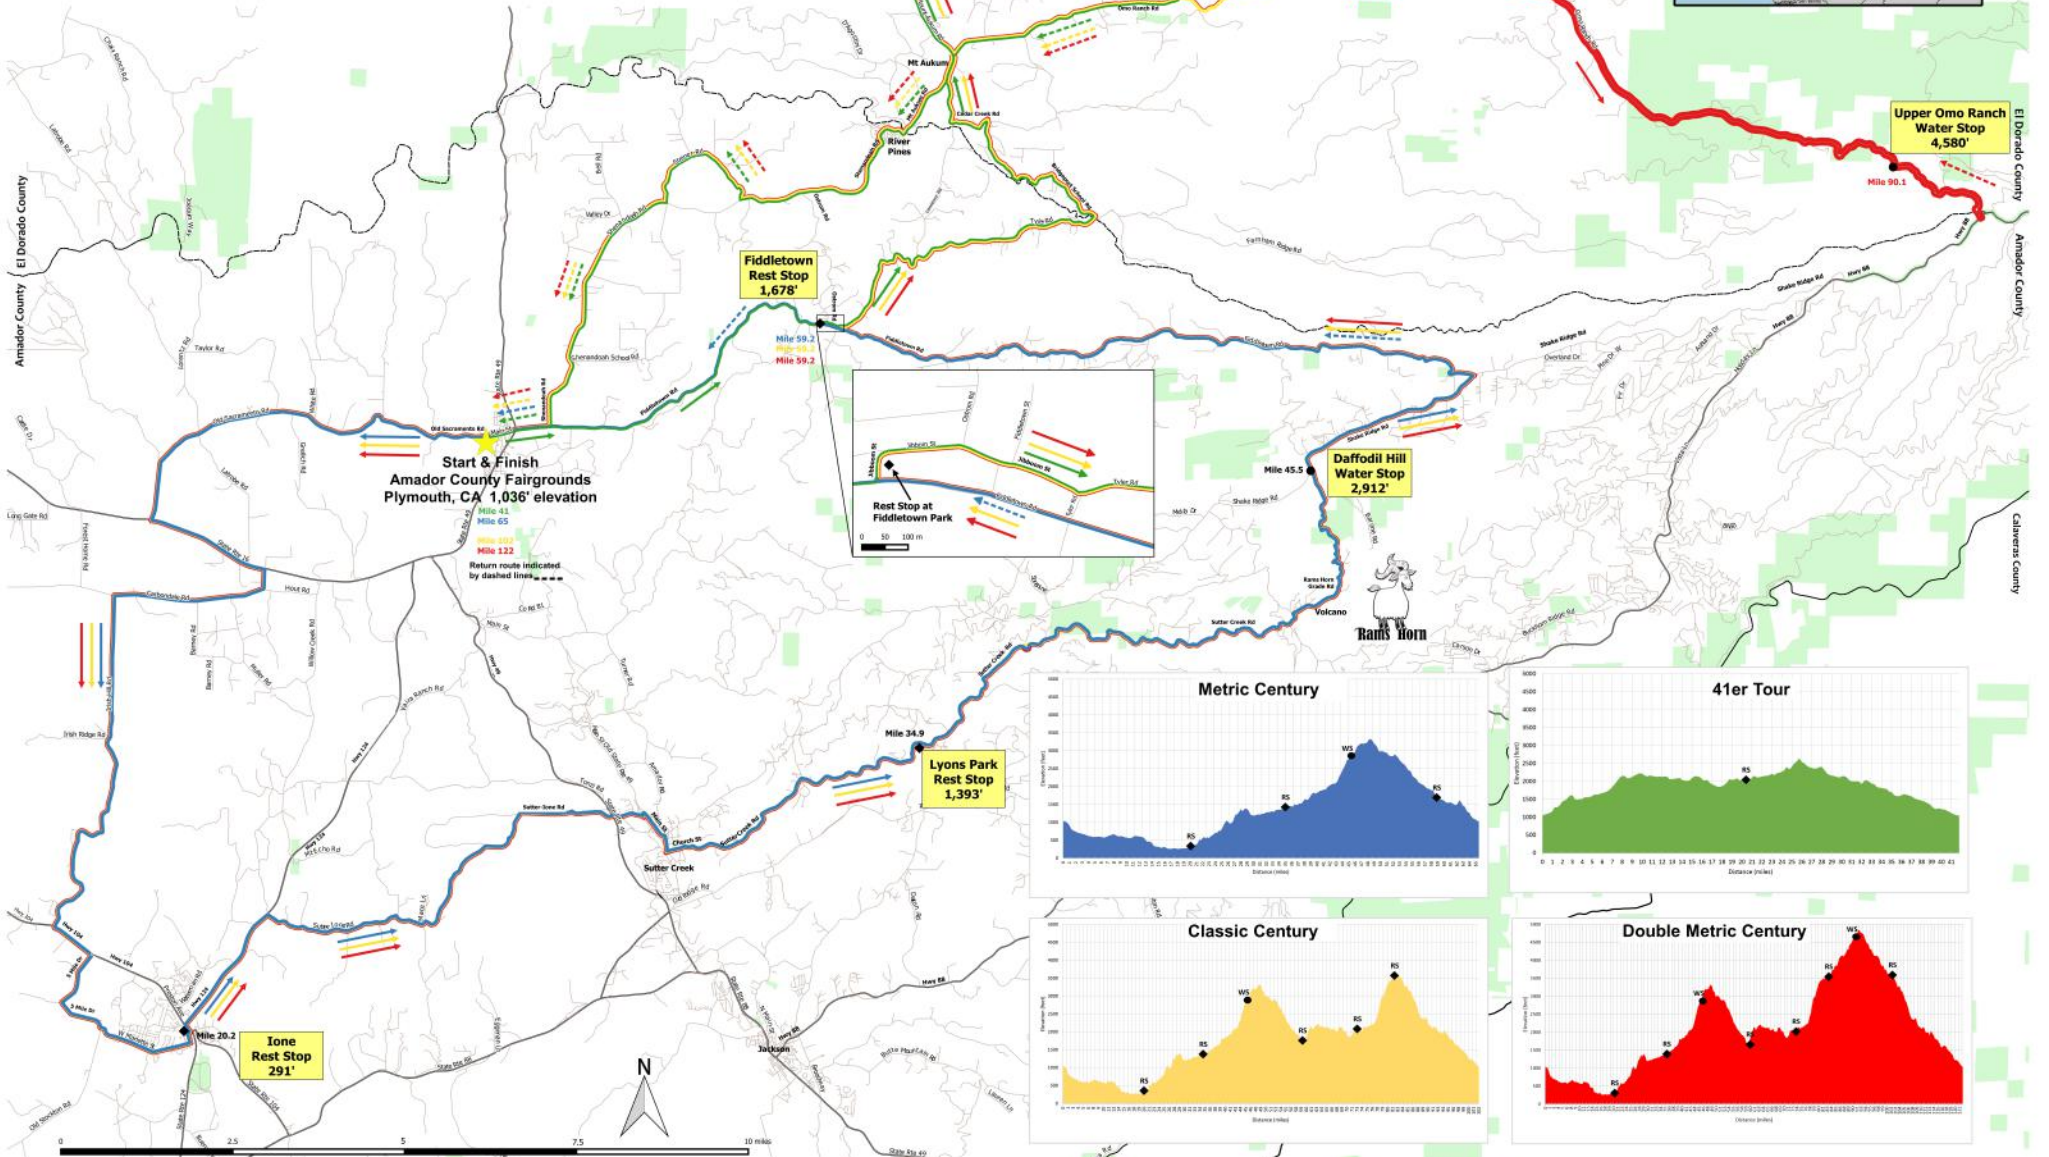

2018 Sierra Century Routes

41er Tour (41mi/3,250 ft)

Metric Century (65 mi/4,500 ft)

Classic Century (102 mi/7,800 ft)

Double Metric Century (122 mi/9,600 ft)