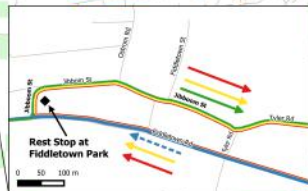

2018 Sierra Century Routes

41er Tour (41mi/3,250 ft)

Metric Century (65 mi/4,500 ft)

Classic Century (102 mi/7,800 ft)

Double Metric Century (122 mi/9,600 ft)