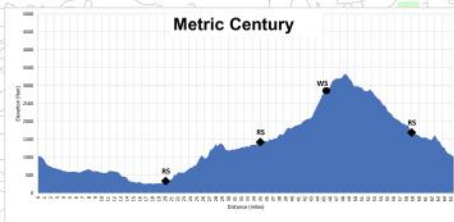

2018 Sierra Century Routes

41er Tour (41mi/3,250 ft)

Metric Century (65 mi/4,500 ft)

Classic Century (102 mi/7,800 ft)

Double Metric Century (122 mi/9,600 ft)