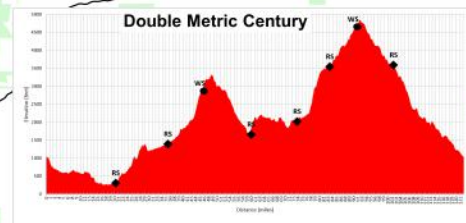

2018 Sierra Century Routes

41er Tour (41mi/3,250 ft)

Metric Century (65 mi/4,500 ft)

Classic Century (102 mi/7,800 ft)

Double Metric Century (122 mi/9,600 ft)